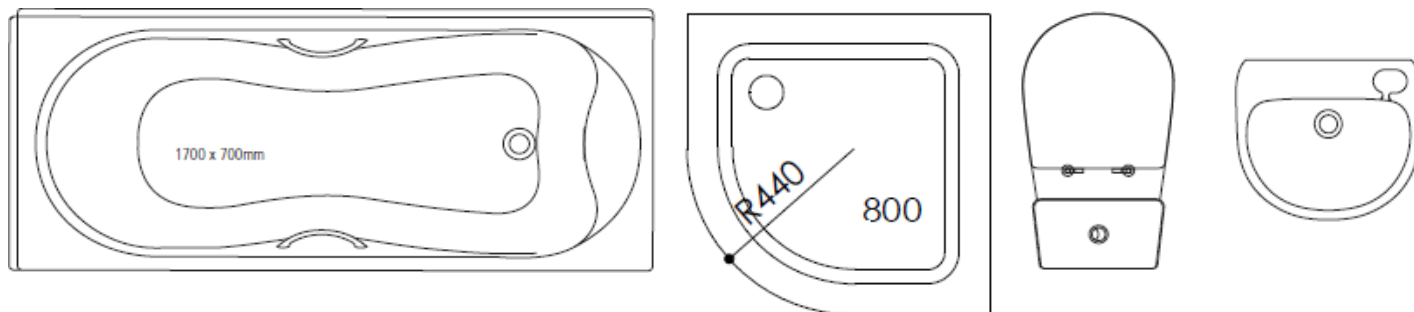

Please note:-

We would require your room height, size of the door and height, width and height from floor for the window(s)

Scale 1:20

"Lorimar House" 556-558 High Road, Seven Kings, Essex IG3 8EG
Tel 020 8503 8700 Fax 020 8597 9686 Email sales@aromabathjpd.com